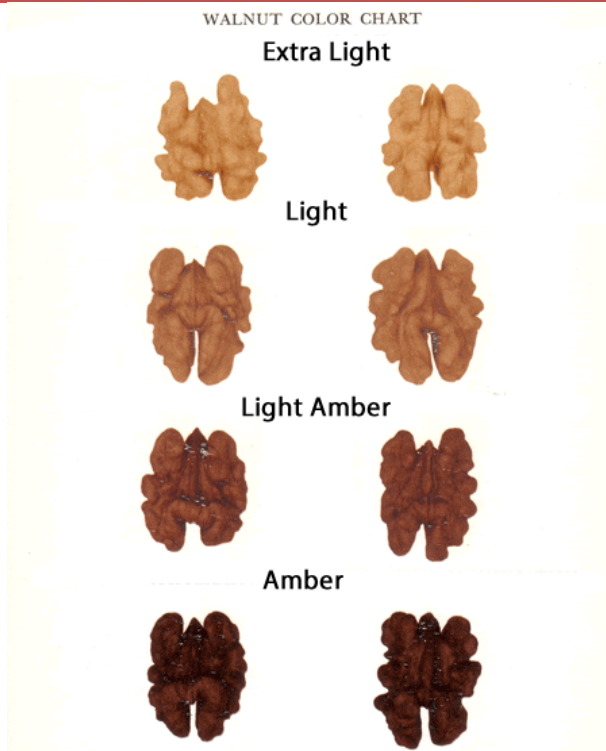

MAKIN NUT CO.

HULLER - PROCESSOR - ROASTER - EXPORTER

SINCE 1983

Origin: Greek
Variety: Chandler
Color Grade: Light and Light amber
Grade: >90% of the same sort of kernels
Sort: ½, ¼, pieces
Process: Raw
Size: Medium, Big
Taste: Sweet
Comments: Suitable for raw consumption or confectionery industry

Color Chart - Grades

Sorts

Halves ½

Quarters ¼,

Pieces - Bakers

SHIPPING INFORMATION

PRODUCT	PACKING	UNIT NET WEIGHT kgs	STANDARD PALLET / CONTAINER QUANTITY		
			Container	Quantity	NET weight kgs
Shelled (kernel)	Cartoon boxes	10 kgs	1 europallet	64 boxes	640 kgs
			20' Container	1000 boxes	10,000 kgs
			40' Container	1500 boxes	15,000 kgs