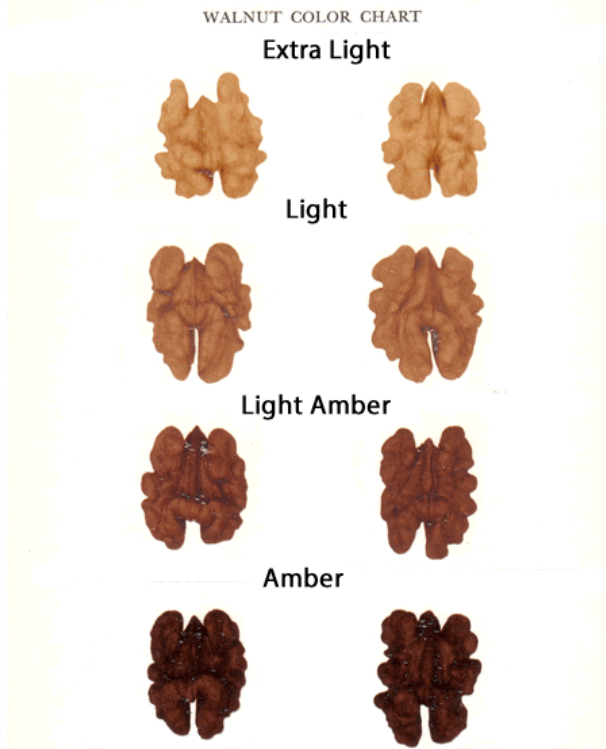

MAKIN NUT CO.

HULLER - PROCESSOR - ROASTER - EXPORTER

SINCE 1983

Origin: EU,
Variety: Chandler, Serr, Local/traditional
Color Grade: Light and Light amber
Grade: >90% of the same sort of kernels
Sort: ½, ¼, pieces
Process: Raw
Size: -
Taste: Sweet
Comments: Suitable for raw consumption or confectionery industry

Color Chart - Grades

Sorts

Halves ½

Quarters ¼,

Pieces - Bakers

SHIPPING INFORMATION

PRODUCT	PACKING	UNIT NET WEIGHT kgs	STANDARD PALLET / CONTAINER QUANTITY		
			Container	Quantity	NET weight kgs
Shelled (kernel)	Cartoon boxes	10 kgs	1 europallet	64 boxes	640 kgs
			20' Container	1000 boxes	10,000 kgs
			40' Container	1500 boxes	15,000 kgs